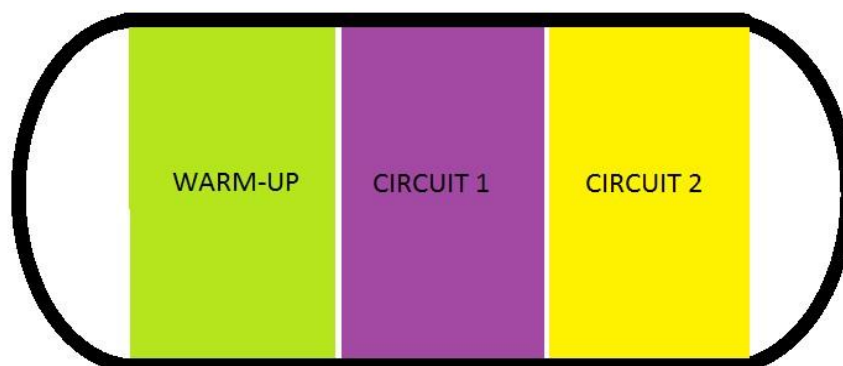

# Snowflake Skate 2017/18

Hosted by the Sparkling Blades Skating Club

CanSkate Competition Schedule - Saturday December 9, 2017 - Skaters are asked to be at the rink AT LEAST 30 MINUTES prior to your scheduled time. This event could run ahead of schedule.

TIME	WARMUP	PANEL A ● CIRCUIT 1	PANEL B ● CIRCUIT 2
2:00-2:05	Stage 4 Group 1		
2:05-2:25		Stage 4 Group 1	
2:20-2:25	Stage 4 Group 2		
2:25-2:45		Stage 4 Group 2	Stage 4 Group 1
2:40-2:45	Stage 5 Group 1		
2:45-3:05		Stage 5 Group 1	Stage 4 Group 2
3:00-3:05	Stage 6 Group 1		
3:05-3:25		Stage 6 Group 1	Stage 5 Group 1
3:25-3:45			Stage 6 Group 1
	End	OF	DAY