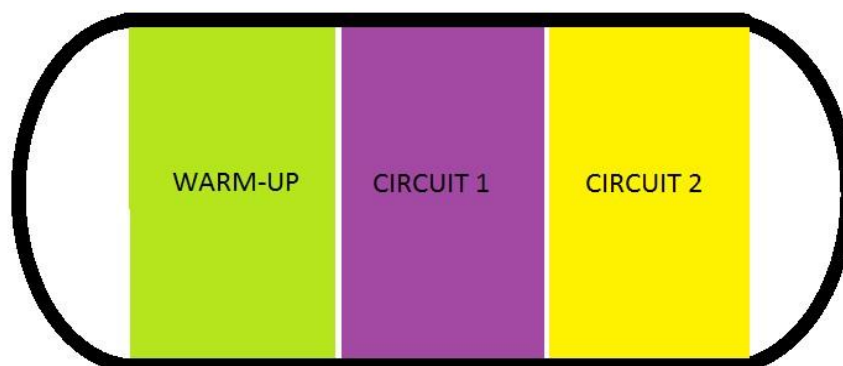

Snowflake Skate 2017/18

Hosted by the Sparkling Blades Skating Club

CanSkate Competition Schedule - Saturday December 9, 2017 - Skaters are asked to be at the rink AT LEAST 30 MINUTES prior to your scheduled time. This event could run ahead of schedule.

TIME	WARMUP	PANEL A ● CIRCUIT 1	PANEL B ● CIRCUIT 2
2:00-2:05	Stage 4 Group 1		
2:05-2:25		Stage 4 Group 1	
2:20-2:25	Stage 4 Group 2		
2:25-2:45		Stage 4 Group 2	Stage 4 Group 1
2:40-2:45	Stage 5 Group 1		
2:45-3:05		Stage 5 Group 1	Stage 4 Group 2
3:00-3:05	Stage 6 Group 1		
3:05-3:25		Stage 6 Group 1	Stage 5 Group 1
3:25-3:45			Stage 6 Group 1
	End	OF	DAY